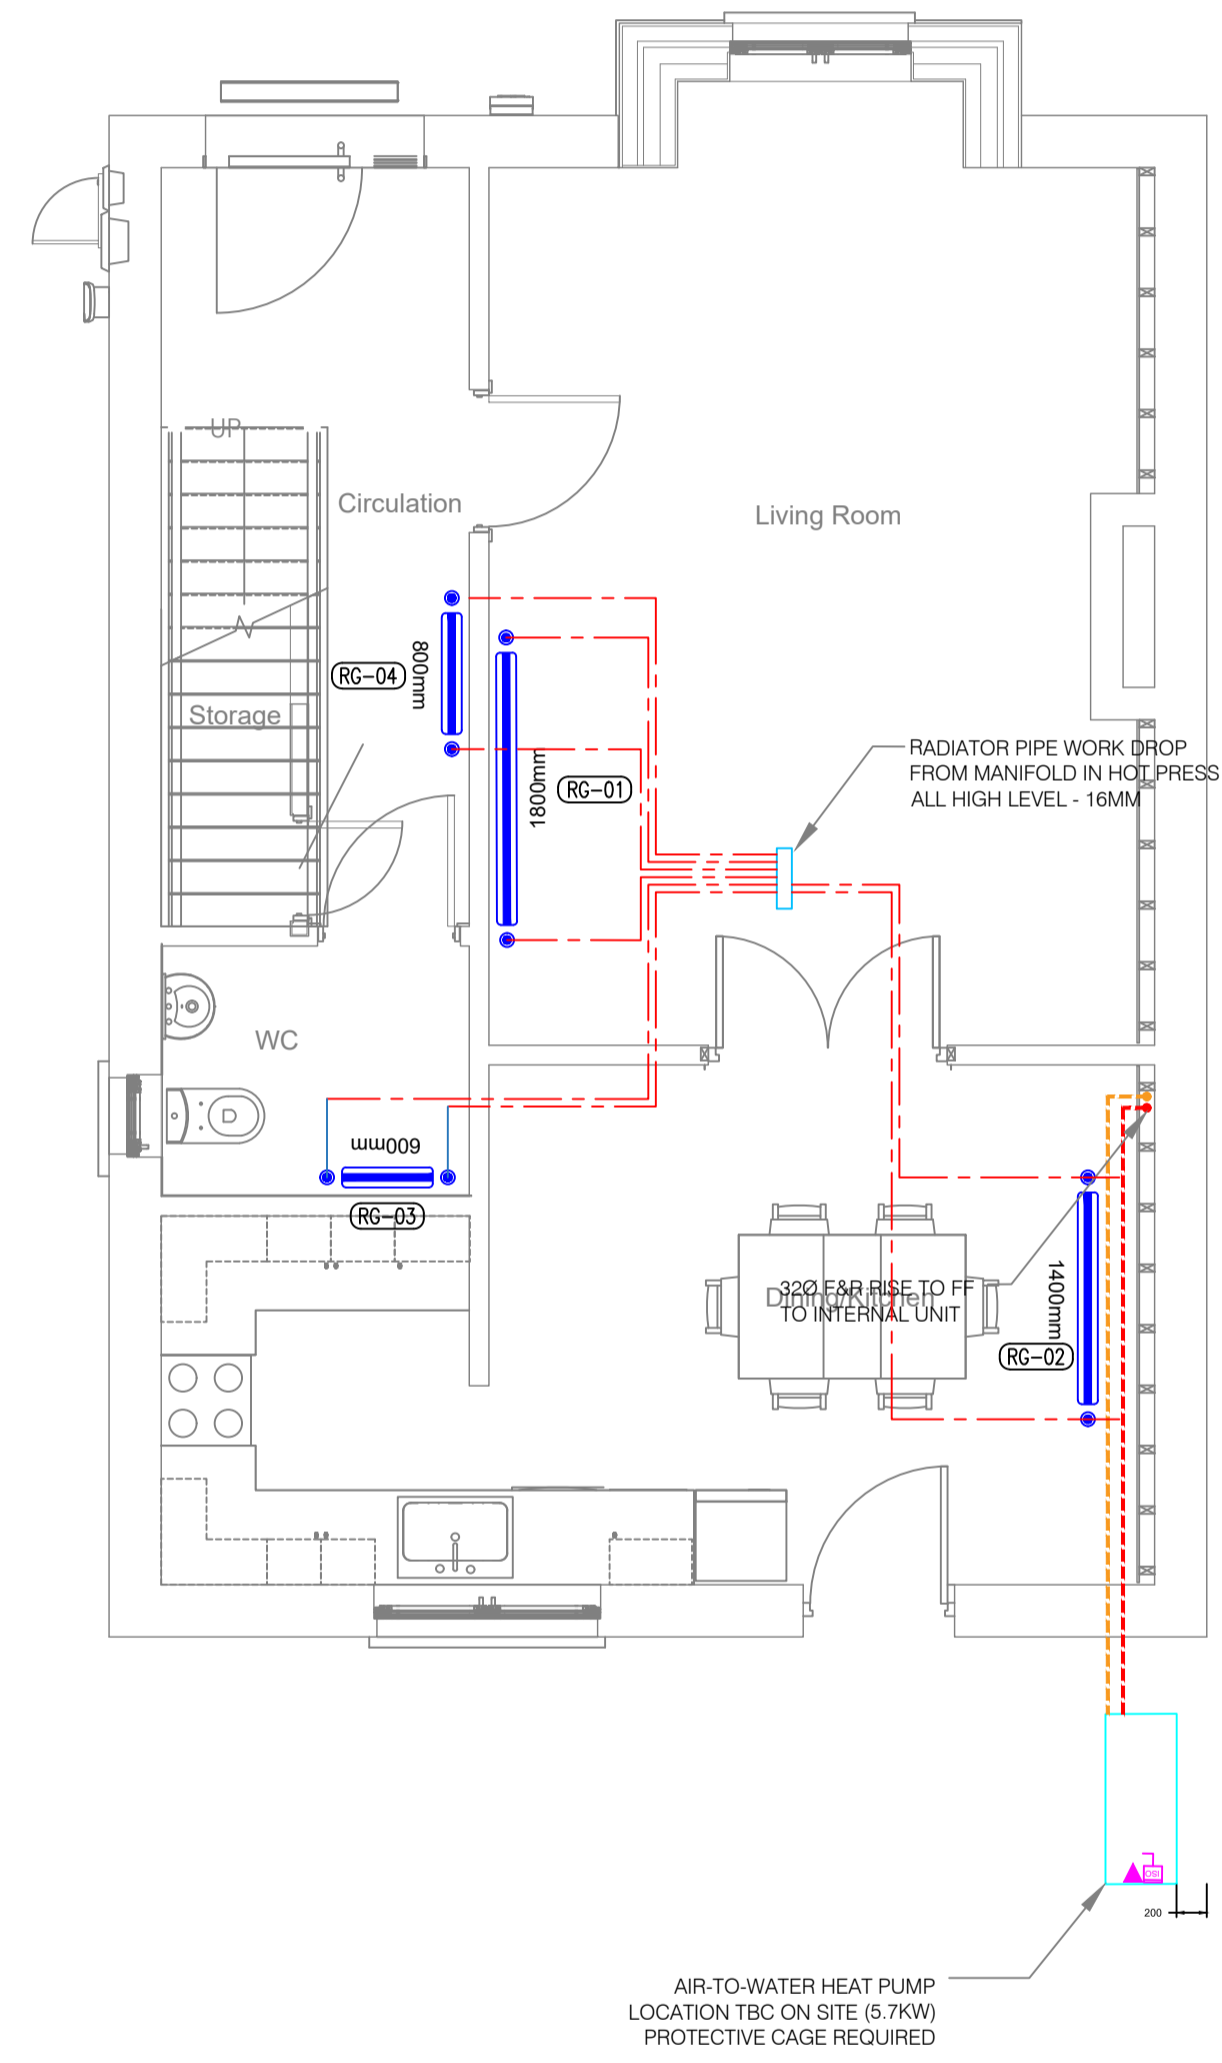

HEATING SERVICES LEGEND	
	PIPE WORK AT L/L
	PIPES CHANGE LEVEL
	THERMOSTAT
	RADIATOR CW TRV & LSV

**STAGE: PROGRESS**