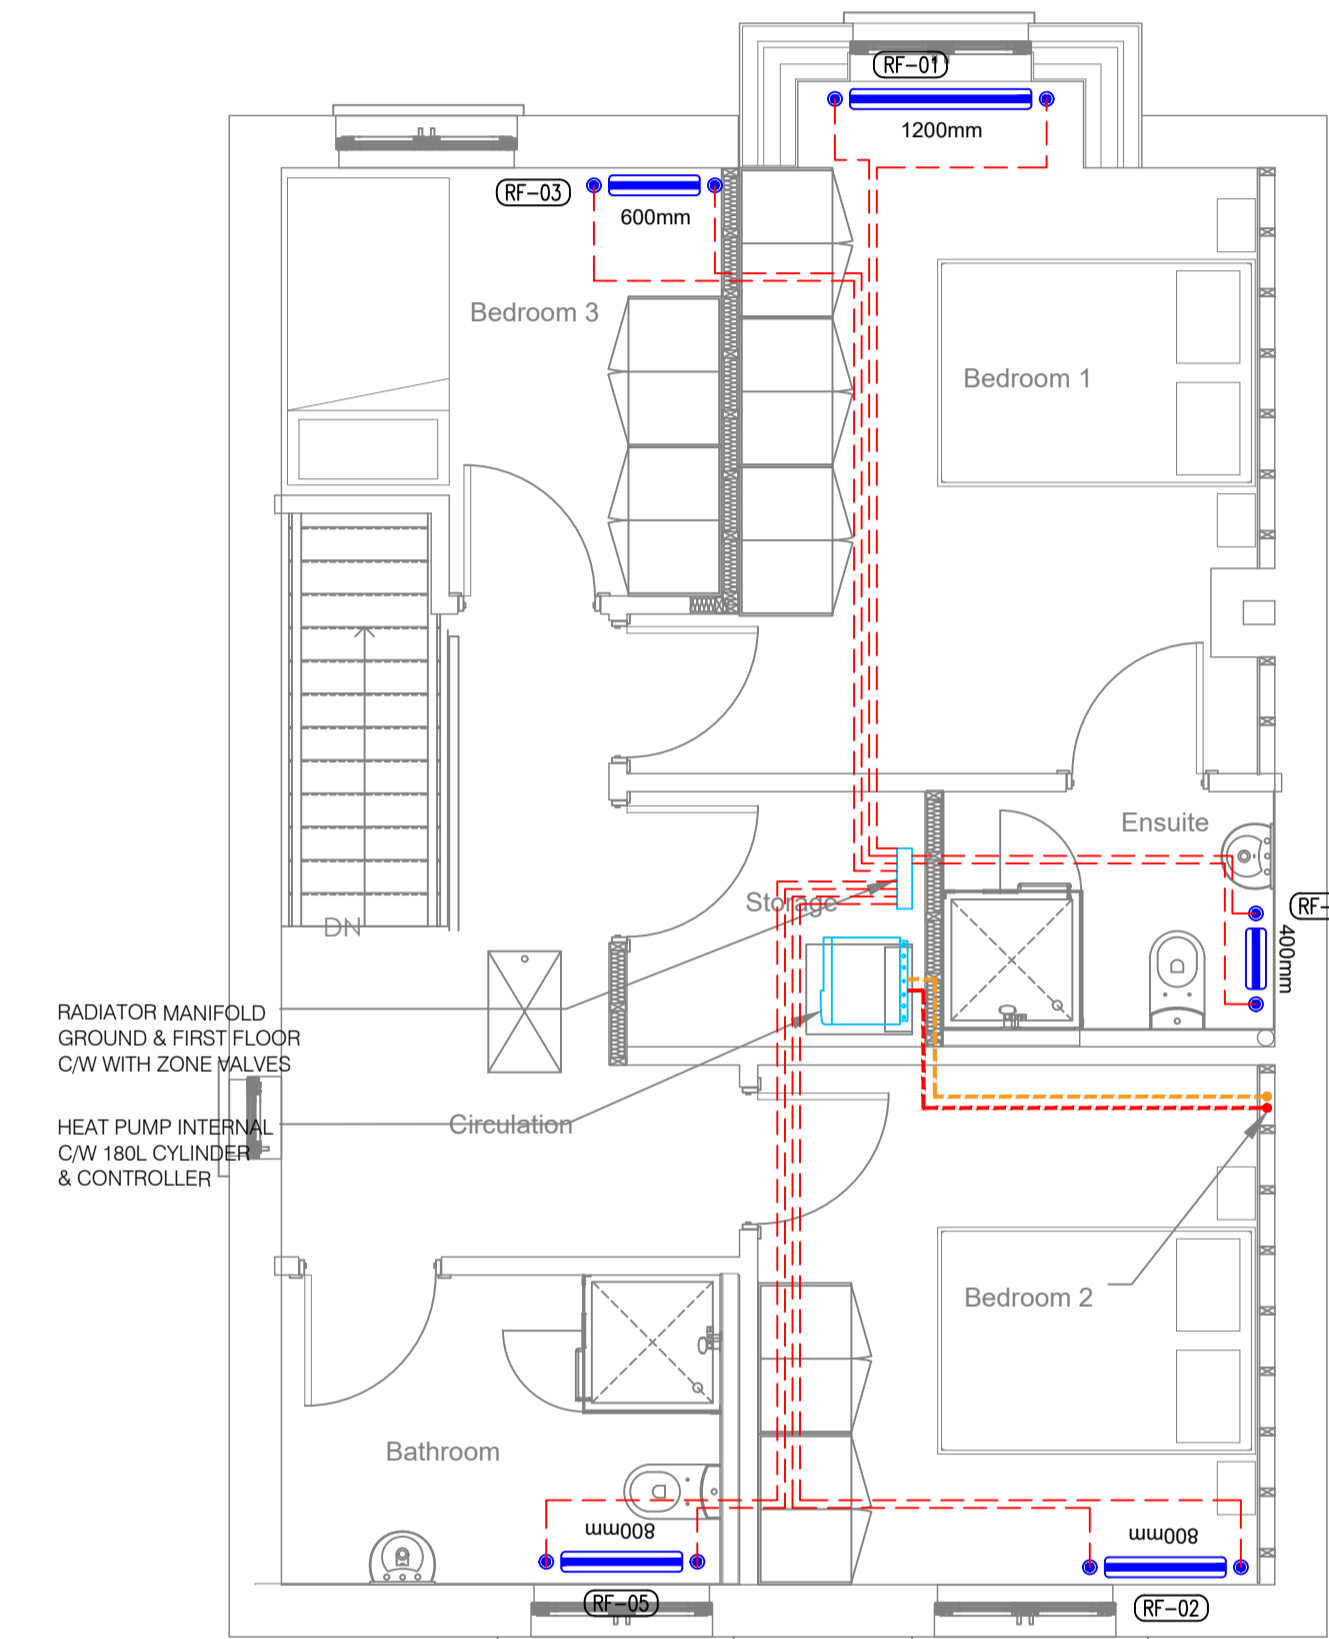

HEATING SERVICES LEGEND	
	PIPE WORK AT L/L
	PIPES CHANGE LEVEL
	THERMOSTAT
	RADIATOR CW TRV & LSV

**STAGE: PROGRESS**